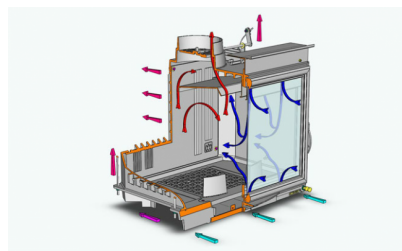

- [Email info@fire4u.com.au](mailto:info@fire4u.com.au)
- Call 0414 362 377 for an appointment

PRODUCT DESCRIPTION

The C700L wood fireplace is a basic model for all of [Chazelles's fireplace](#) designs and is the 2nd smallest fireplace in the [Radiant Collection](#) which is built for the lower price range. The C700L fireplace is designed for installation into an existing brick fireplace and chimney space. This [fireplace design](#) showcases the splendour of a slow combustion open fireplace without compromising on safety and heating efficiency.

FEATURES INCLUDE:

- 130kg heavy duty cast iron fireplace
- Lateral (side) opening
- 200 mm flue size
- 820°C heat resistant ceramic flat glass
- Choice of 2 door trim finishes: gun metal or full brass
- 10 year warranty
- AS/NZS 4013 tested.

OTHER PRODUCT IMAGES

GUN METAL TRIM

FULL BRASS TRIM